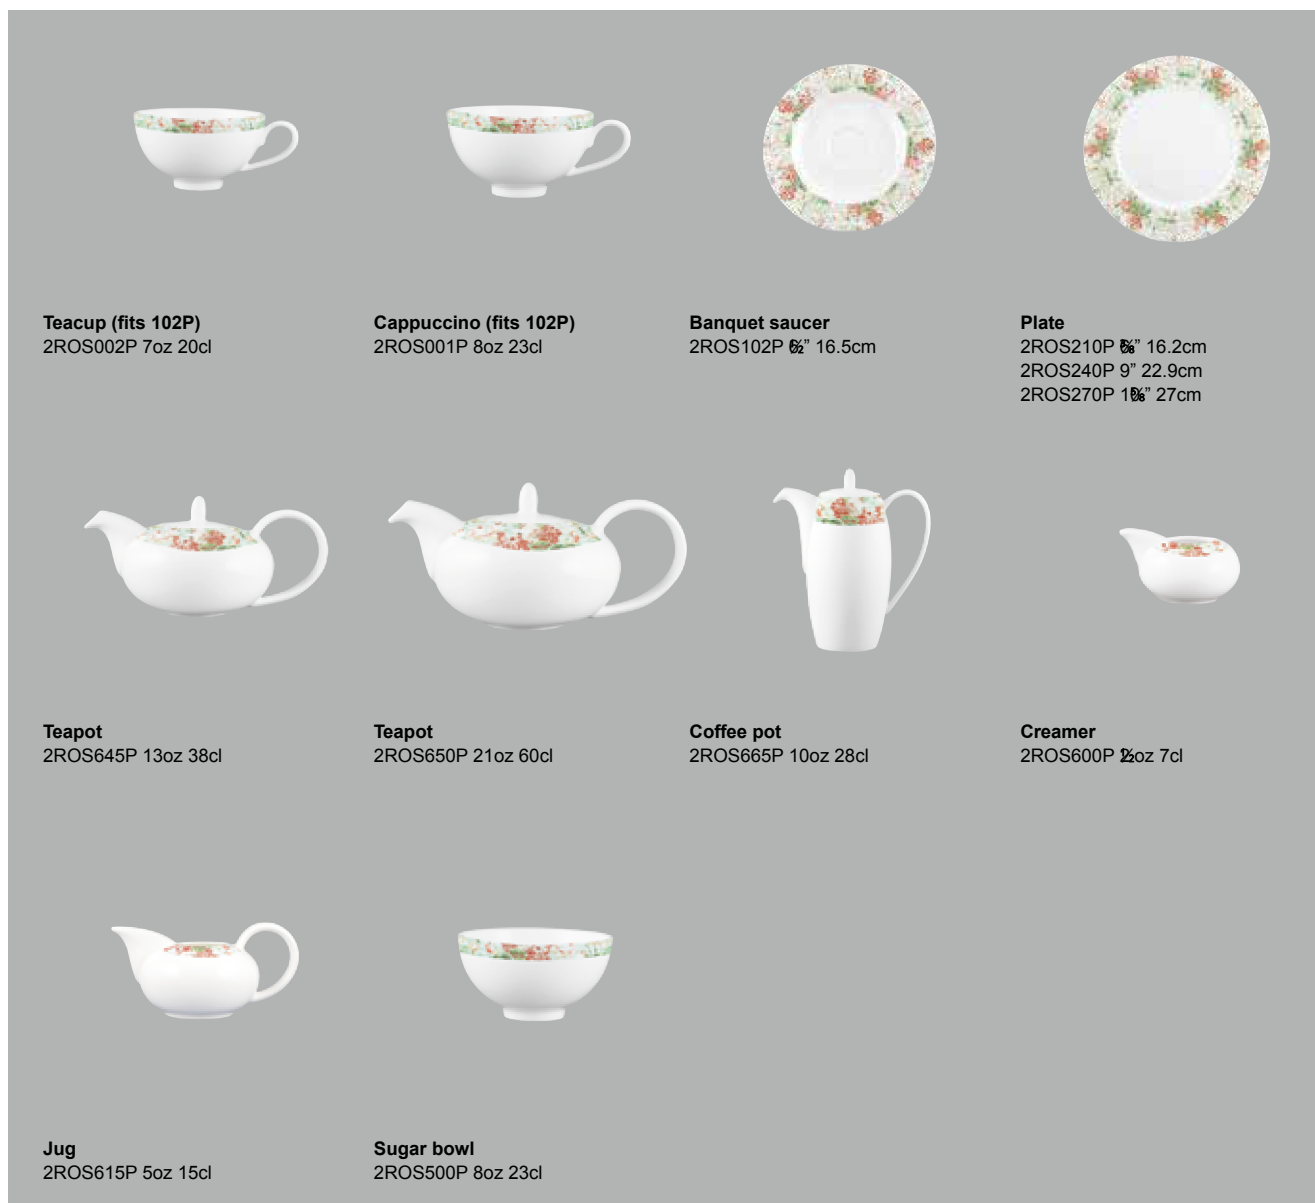

Teacup (fits 102P)
2ROS002P 7oz 20cl

Cappuccino (fits 102P)
2ROS001P 8oz 23cl

Banquet saucer
2ROS102P 6 $\frac{1}{2}$ " 16.5cm

Plate
2ROS210P 6 $\frac{3}{8}$ " 16.2cm
2ROS240P 9" 22.9cm
2ROS270P 10 $\frac{5}{8}$ " 27cm

Teapot
2ROS645P 13oz 38cl

Teapot
2ROS650P 21oz 60cl

Coffee pot
2ROS665P 10oz 28cl

Creamer
2ROS600P 2 $\frac{1}{2}$ oz 7cl

Jug
2ROS615P 5oz 15cl

Sugar bowl
2ROS500P 8oz 23cl

Kods	Nosaukums	Krāsa	Sērija	Skaitis kastē	Cena bez PVN
2ROS001P	Cappuccino tase 8oz 23cl Precision	Rose	Rose	36	13,81
2ROS002P	Tējas tase 7oz 20cl Precision	Rose	Rose	36	13,81
2ROS102P	Apakštase 6 1/2" 16.5cm Precision	Rose	Rose	36	10,29
2ROS210P	Šķivis 6 3/8" 16.2cm Precision	Rose	Rose	36	13,81
2ROS240P	Šķivis 9" 22.9cm Precision	Rose	Rose	24	20,10
2ROS270P	Šķivis 10 5/8" 27cm Precision	Rose	Rose	24	27,62
2ROS500P	Cukurtrauksl Precision 6oz 17cl Precision	Rose	Rose	36	8,90
2ROS600P	Piena kanniņa 2 1/2oz 7cl Precision	Rose	Rose	36	21,21
2ROS615P	Jkanniņa 5oz 15cl Precision	Rose	Rose	12	22,37
2ROS645P	Tējkanņa 13oz 38cl Precision	Rose	Rose	6	48,67
2ROS650P	Tējkanņa 21oz 60cl Precision	Rose	Rose	6	53,57
2ROS665P	Kafijas kannā 10oz 28cl Precision	Rose	Rose	6	50,43