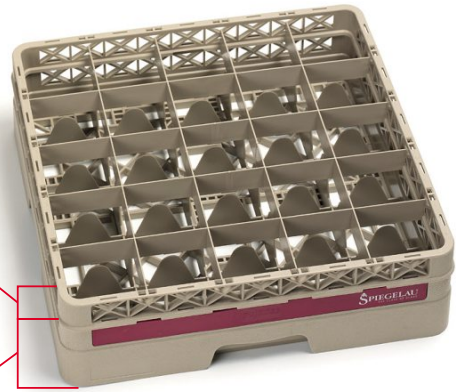

RACKS

SAMPLE CUSTOMIZED RACKS

Extender

Rack Base

Rack Base + Extender 1x for 25 glasses