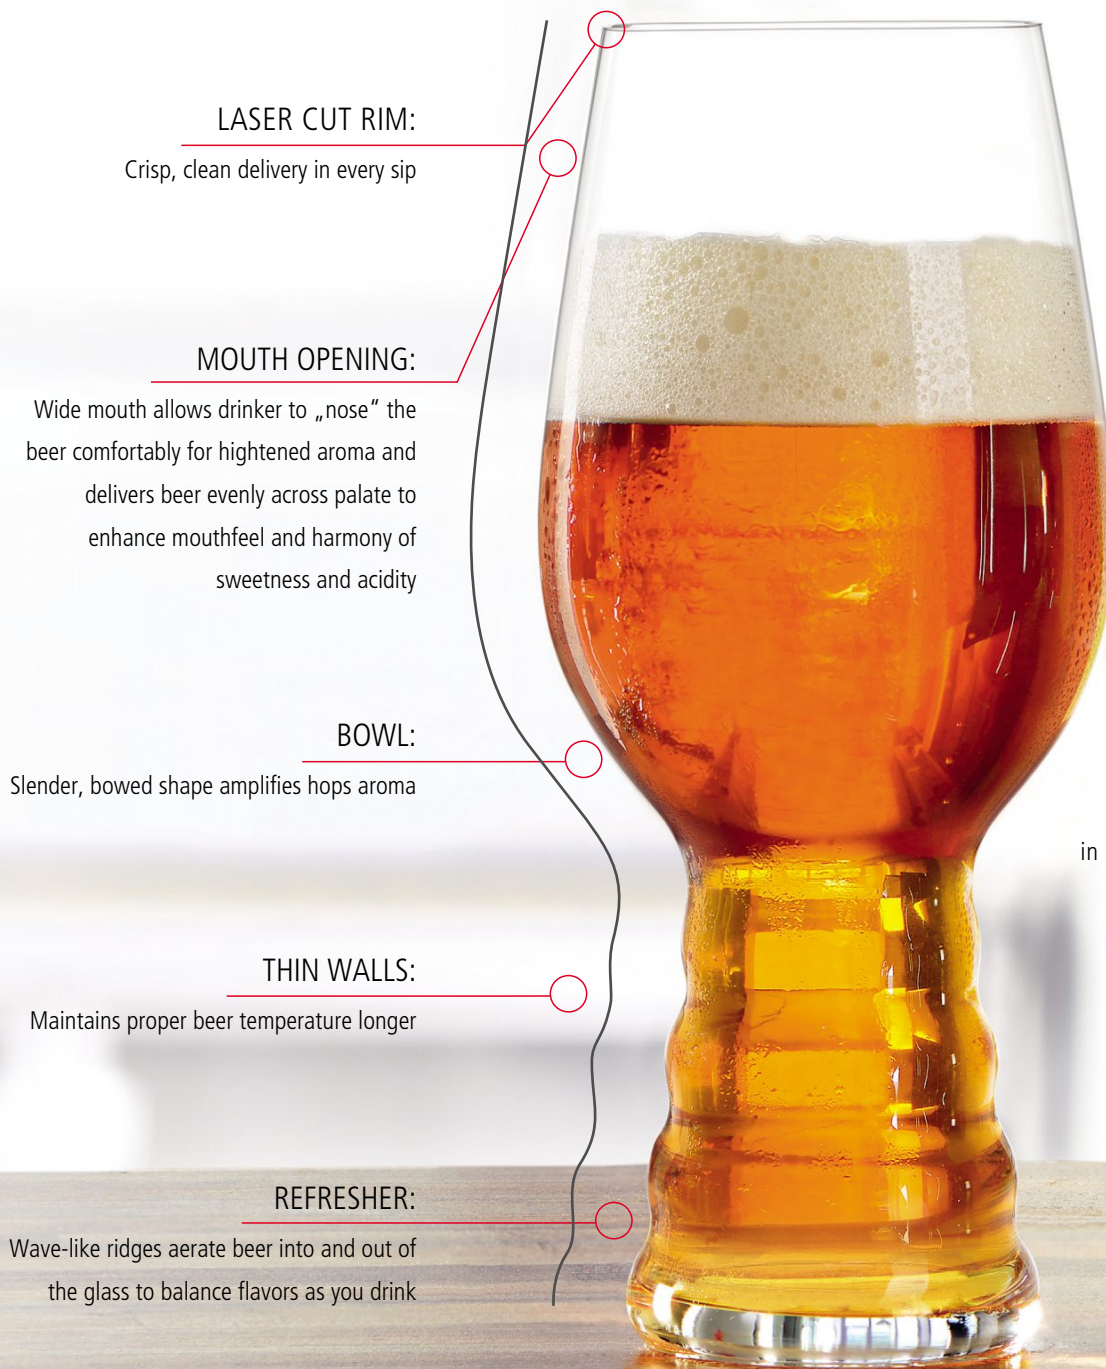

CRAFT BEER GLASSES

CRAFT BEER GLASSES TASTING APPROVED!

The Spiegelau Craft Beer Glasses have been approved by an expert tasting panel of master brewers and industry professionals. Focusing on beer enjoyment, members of the tasting workshop tested multiple glass shapes to find the best glass for India Pale Ale, American Wheat Beer and Stout. In the experts' opinion, the custom-shaped glasses successfully deliver the complexity of aromas on the nose while demonstrating the optimum beer texture, balance and flavor intensity on the palate.

BENEFITS OF THE RIGHT SHAPE AND PREMIUM MATERIAL

LASER CUT RIM:

Crisp, clean delivery in every sip

MOUTH OPENING:

Wide mouth allows drinker to „nose“ the beer comfortably for heightened aroma and delivers beer evenly across palate to enhance mouthfeel and harmony of sweetness and acidity