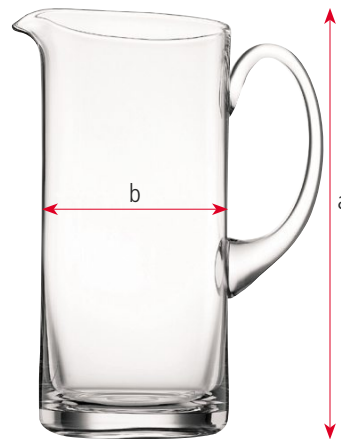

SIZE CHART - PACKAGING

SAMPLE MASTER PACK

472 80 35 - Salute Bordeaux Glass

Length:	456 mm	18"
Width:	342 mm	13 1/2"
Height:	271 mm	10 2/3"
Weight:	3546 gr.	7,83 lb

mm = millimeter
 ml = milliliter
 gr. = gramm
 " = inch
 oz = ounces

1 ounces = 28,350 ml
 1 inch = 2,54 cm
 1 kg = 2,205 lb

SIZE CHART - GLASSWARE

STEMWARE

a - Height
 b - Largest Ø
 c - Capacity

TUMBLERS

a - Height
 b - Largest Ø
 c - Capacity

DECANTER

a - Height
 b - Largest Ø
 c - Capacity